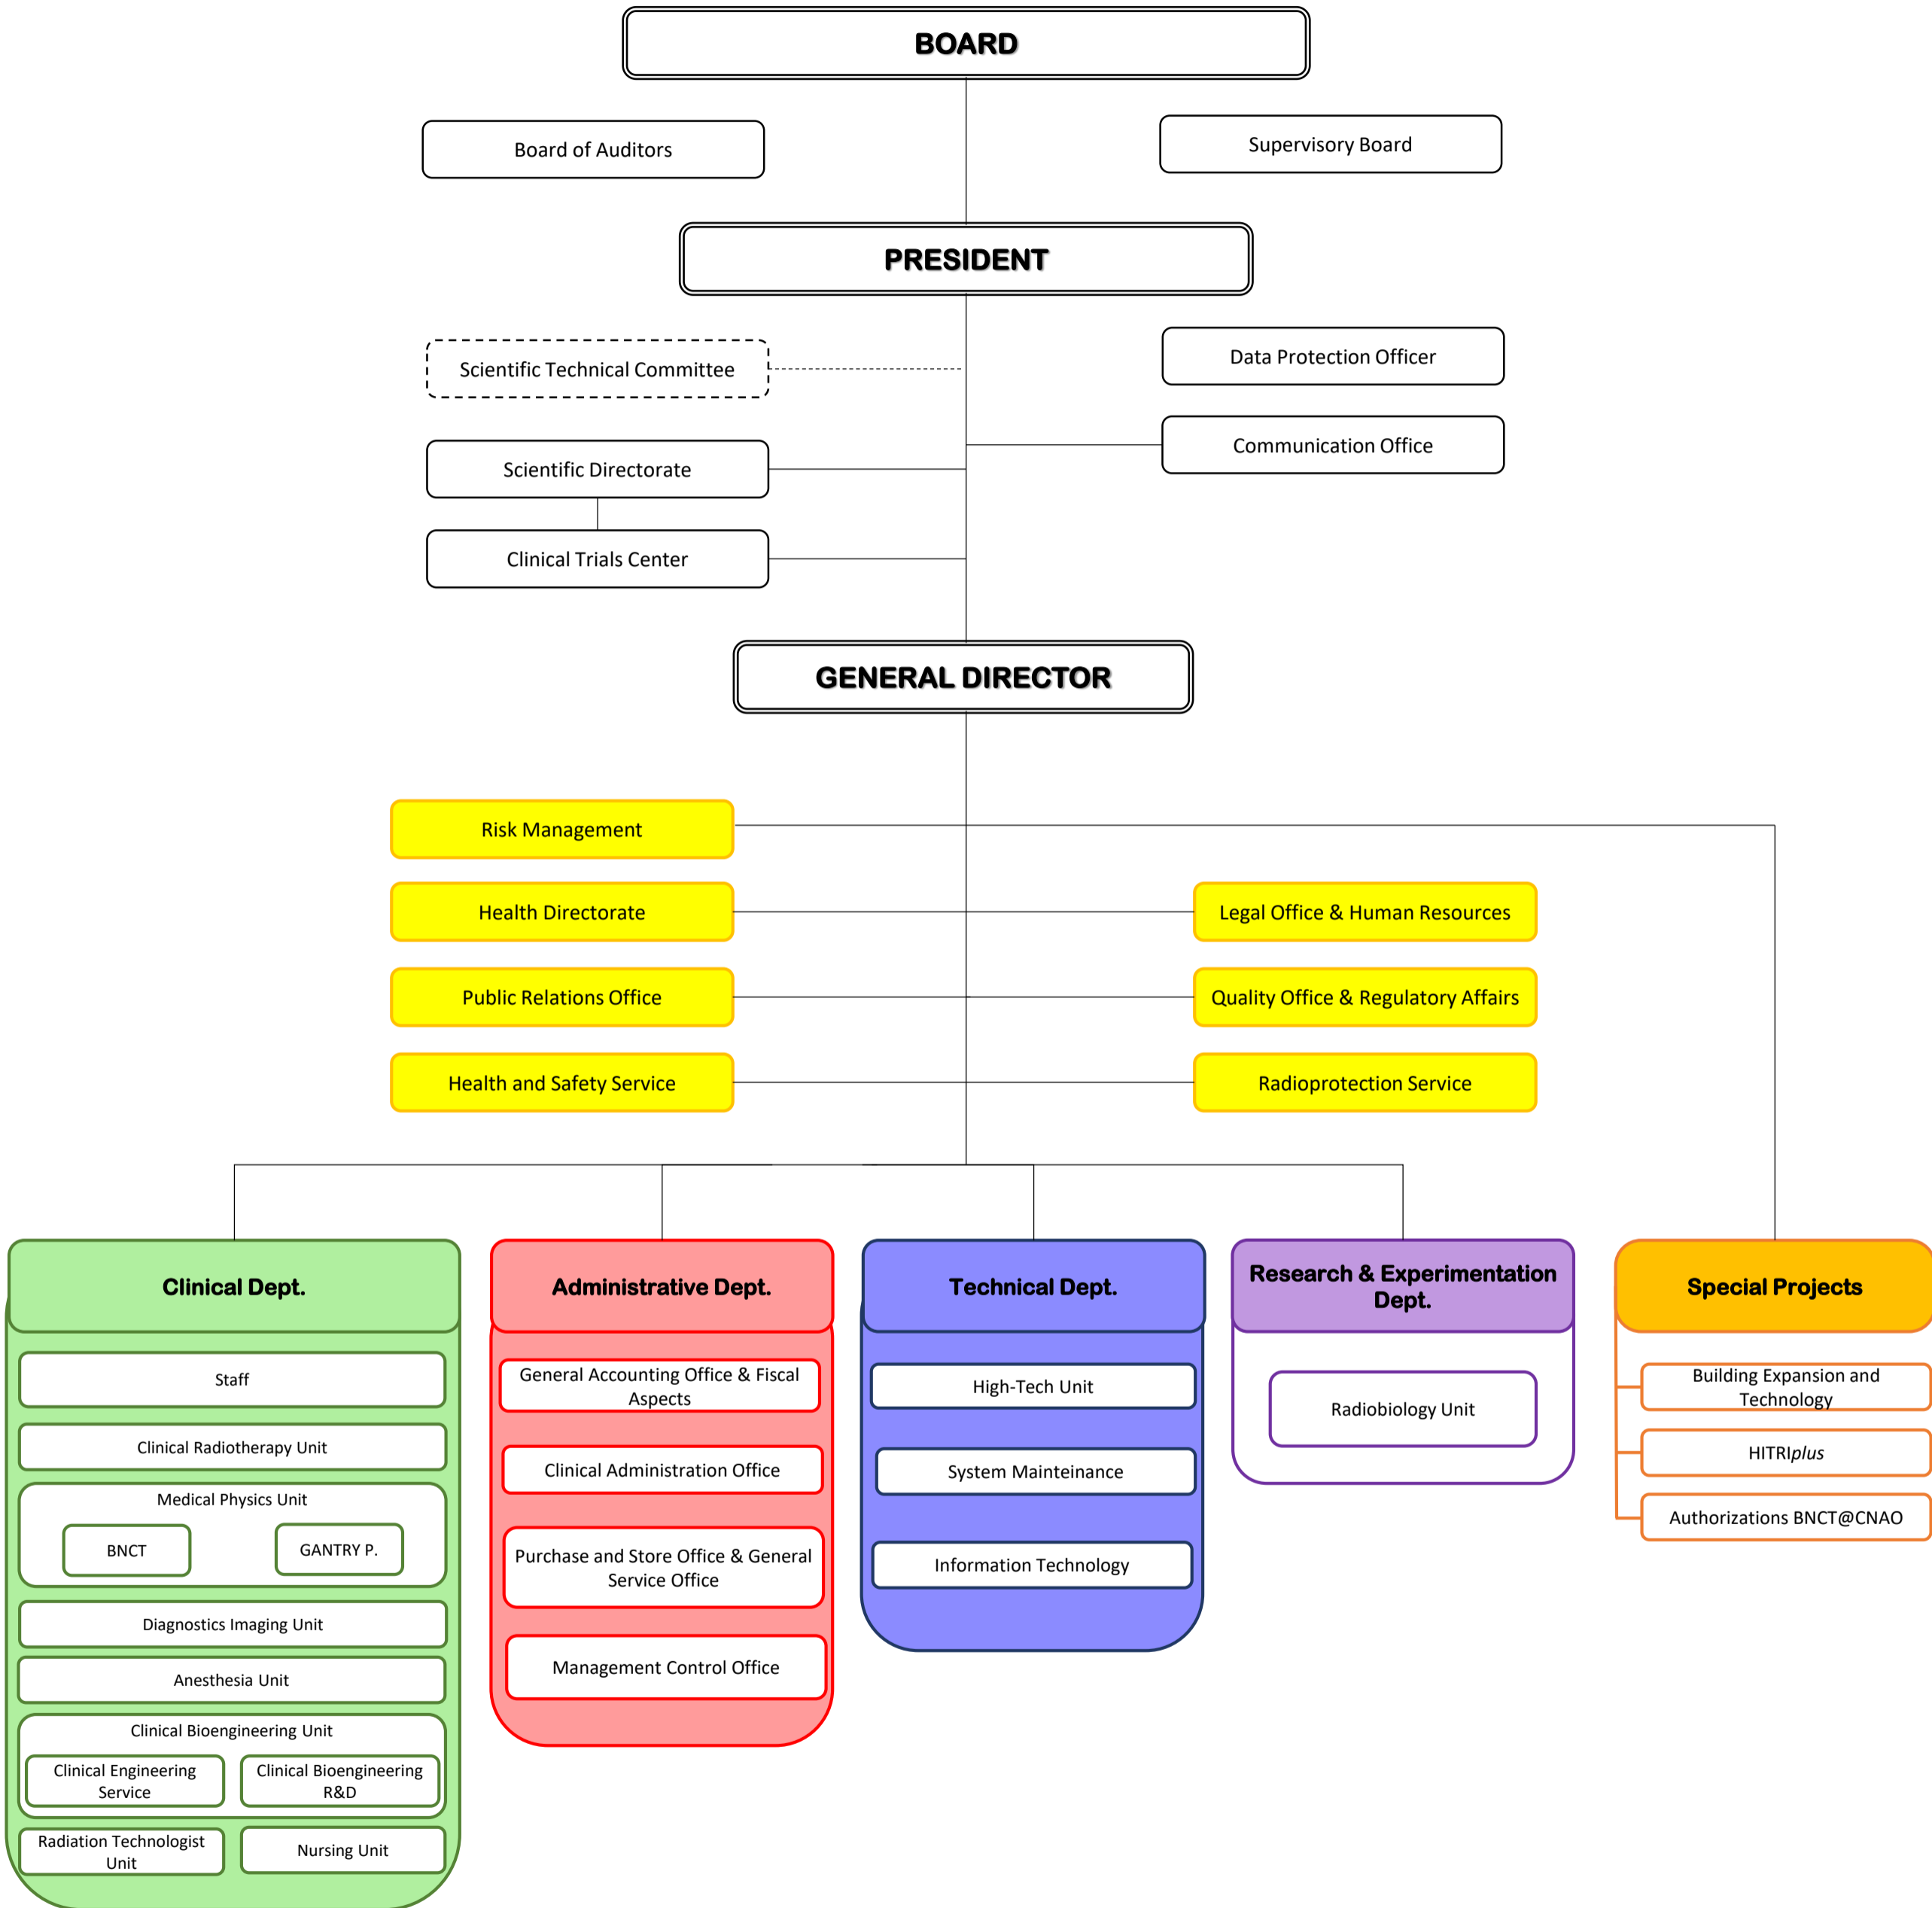

ORGANISATIONAL CHART

GENERAL DIRECTOR
Sandro Rossi